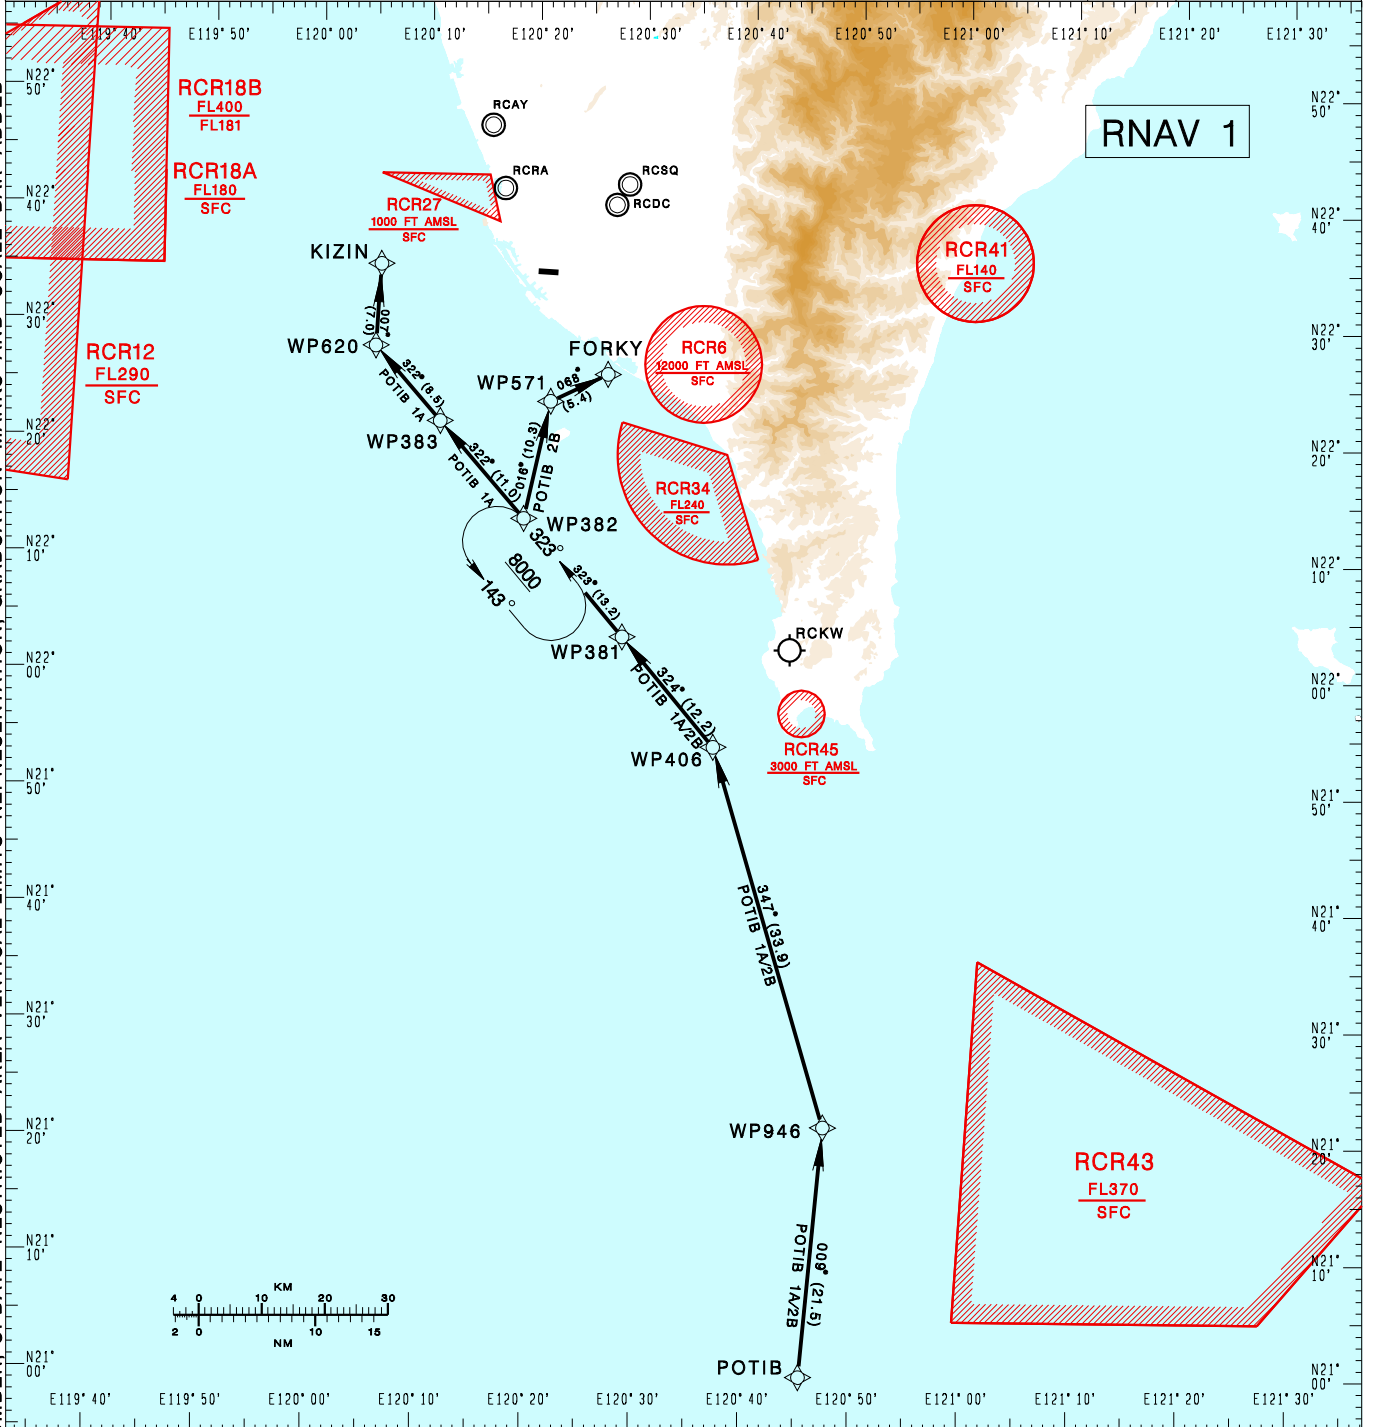

高雄國際機場 KAOHSIUNG INTL AD

RCKH STAR
POTIB 1A RNAV(RWY09)
POTIB 2B RNAV(RWY27)

TAIPEI ACC 127.9 129.1	KAOHSIUNG APP 124.7 125.7	ATIS 127.8
---------------------------	------------------------------	---------------

Apt Elev: 32' Trans Level: FL130 Trans Alt: 11,000'

BEARINGS ARE MAGNETIC; DISTANCES ARE NAUTICAL MILES; ELEVATIONS, HEIGHTS IN FEET

CHANGES: NEW PAGE NUMBER UPDATE RESTRICTED AREA VERTICAL LIMITS REPRESENTATION GRADUATION MARKS AND SCALE BAR ADDED

POTIB ONE ALFA RNAV ARRIVAL
Depart POTIB then to WP946, WP406, WP381, WP382, WP383, WP620, KIZIN. Cross WP383 at or above 8,000ft, cross WP620 at or below 7,000ft, cross KIZIN at or above 3,000ft.

POTIB TWO BRAVO RNAV ARRIVAL
Depart POTIB then to WP946, WP406, WP381, WP382, WP571, FORKY. Cross FORKY at or above 4,000ft.